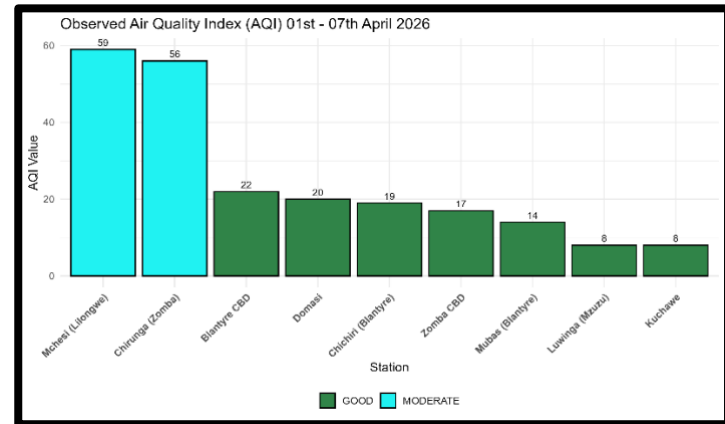

3. Observed Air Quality Index

The observed average air quality index (AQI) during the past week were as follows;

Contributor of the observed data is MUBAS Air Quality with funding from University of Chicago EPIC Air Quality Fund

4. Expected Sources of Pollution

- Vehicle and factory emissions.

5. Air Quality Index (AQI) Levels Explained

AQI Color	Level of Concern	Value of Index	Description of Air Quality
Green	GOOD	0 to 50	Air quality is satisfactory, and air pollution poses little or no risk.
Aqua Blue	MODERATE	51 to 100	Air quality is acceptable. However, there may be a risk for some people, particularly those sensitive to pollution.
Yellow	UNHEALTHY FOR SENSITIVE GROUPS	101 to 150	Members of sensitive groups may experience health effects. The general public is less likely to be affected.
Orange	UNHEALTHY	151 to 200	Some of the general public may experience health effects; sensitive groups may experience more serious effects.
Red	DANGEROUS	At least 201	Health Alert: The risk of health effects is increased for everyone.

6. Public Advice and Recommendations

- Promote vegetation cover/tree planting during this rainfall season to improve air quality.

Next Bulletin: 13th April, 2026

For further information, contact:

The Director, Department of Climate Change and Meteorological Services P.O. Box 1808, Blantyre. Tel: +265 882 266 579 Tel/WhatsApp: Department of Climate Change and Meteorological Services Web: www.metmalawi.gov.mw X: DCCMS_Malawi, Facebook: Department of Climate Change and Meteorological Services Email: metdept@metmalawi.gov.mw